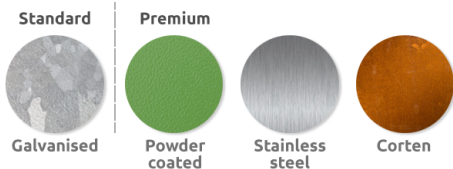

## Steel Hoop Barriers

Root fixed barriers that are absolutely ideal for securing large perimeters, our Steel Hoop Barriers come with a galvanised finish as standard, or there's an optional powder coating to most BS or RAL colours. We can manufacture steel hoop barriers in a variety of sizes to suit your requirements, making these a superb solution to solving your outdoor barrier problems.

## Materials, Finishes & Options

**Steel**  
 Available in the options below;  
 for further details on our **steel** visit our **materiality page >>**

**Colours**  
 Available in a huge range of **RAL** colours.  
 Our most popular colours are;