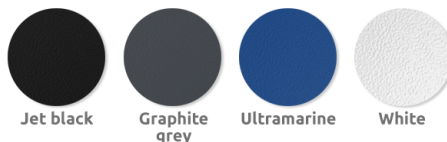

## Steel Hoop Barriers

Root fixed barriers that are absolutely ideal for securing large perimeters, our Steel Hoop Barriers come with a galvanised finish as standard, or there's an optional powder coating to most BS or RAL colours. We can manufacture steel hoop barriers in a variety of sizes to suit your requirements, making these a superb solution to solving your outdoor barrier problems.

## Materials, Finishes & Options

**Steel**  
 Available in the options below;  
 for further details on our **steel** visit our **materiality page >>**

**Colours**  
 Available in a huge range of **RAL** colours.  
 Our most popular colours are;