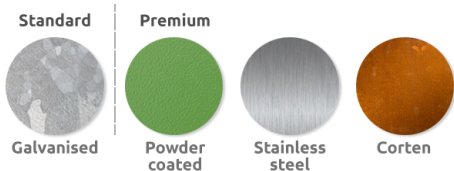

Steel Hoop Barriers

Root fixed barriers that are absolutely ideal for securing large perimeters, our Steel Hoop Barriers come with a galvanised finish as standard, or there's an optional powder coating to most BS or RAL colours. We can manufacture steel hoop barriers in a variety of sizes to suit your requirements, making these a superb solution to solving your outdoor barrier problems.

L: 1750mm x H:1050mm x Dia: 60mm

TECHNICAL
 DRAWINGS
 AVAILABLE ON
 REQUEST

PLEASE CONTACT
 OUR SALES TEAM

Materials, Finishes & Options

Steel
 Available in the options below;
 for further details on our **steel** visit our **materiality page >>**

Colours
 Available in a huge range of **RAL** colours.
 Our most popular colours are;

Fixtures
 This product can be customised with a range of optional fixtures. If you have any further bespoke requirements **get in touch**, our sales team will be happy to help.