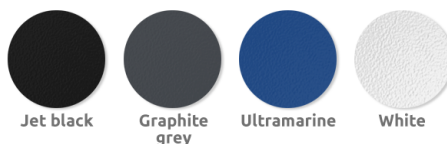

Steel Hoop Barriers

Root fixed barriers that are absolutely ideal for securing large perimeters, our Steel Hoop Barriers come with a galvanised finish as standard, or there's an optional powder coating to most BS or RAL colours. We can manufacture steel hoop barriers in a variety of sizes to suit your requirements, making these a superb solution to solving your outdoor barrier problems.

L: 1750mm x H:1050mm x Dia: 60mm

TECHNICAL
 DRAWINGS
 AVAILABLE ON
 REQUEST

PLEASE CONTACT
 OUR SALES TEAM

Materials, Finishes & Options

Steel
 Available in the options below;
 for further details on our **steel** visit our **materiality page >>**

Colours
 Available in a huge range of **RAL** colours.
 Our most popular colours are;

Fixtures
 This product can be customised with a range of optional fixtures. If you have any further bespoke requirements **get in touch**, our sales team will be happy to help.