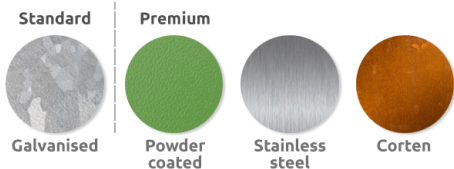

## Steel Hoop Barriers

Root fixed barriers that are absolutely ideal for securing large perimeters, our Steel Hoop Barriers come with a galvanised finish as standard, or there's an optional powder coating to most BS or RAL colours. We can manufacture steel hoop barriers in a variety of sizes to suit your requirements, making these a superb solution to solving your outdoor barrier problems.

## Materials, Finishes & Options

**Steel**  
 Available in the options below;  
 for further details on our **steel** visit our **materiality page >>**

**Colours**  
 Available in a huge range of **RAL** colours.  
 Our most popular colours are;