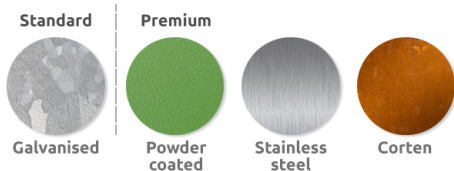

Galvanised as standard, and with the possibility of an optional powder coat finish, these are an excellent, hard-wearing option for any external environment.

Static Version: 76mm diameter. 1750mm long. 1050mm o/a height. Galvanised.

Steel
Available in the options below;
for further details on our **steel** visit our **materiality page >>**

Colours
Available in a huge range of **RAL** colours.
Our most popular colours are;

Fixtures
This product can be customised with a range of optional fixtures. If you have any further bespoke requirements **get in touch**, our sales team will be happy to help.