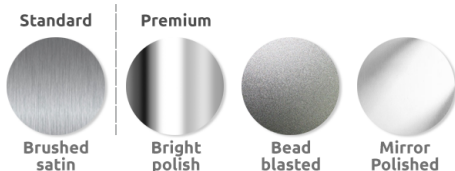

## Large Recess Stainless Steel Bollard

This stylish root fixed bollard comes with a brushed satin finish, a 75mm recess, semi dome top. With a main body grade 304 stainless steel, or in grade 316 for more aggressive environments such as industrial or coastal areas, this is a popular member of the Bailey Streetscene catalogue of products.

It also comes with other options, such as being surface mounted, having a bright polish finish, with reflective tape added, or availability in other sizes -including bespoke ones.

### Available in a range of sizes;

Heights: 1200mm / 1500mm Diameters: 76mm / 90mm / 101mm / 114mm / 127mm / 139mm / 168mm

H: 1200mm x Dia: 101mm

AVAILABLE SIZES							
Dia	1200mm (Height)	1500mm (Height)	Root Fix	Surface mounted	Flat Top	Semi Dome Top	Mitre Top
76mm	Y	Y	Y	Y	Y	Y	Y
90mm	Y	Y	Y	Y	Y	Y	Y
101mm	Y	Y	Y	Y	Y	Y	Y
114mm	Y	Y	Y	Y	Y	Y	Y
127mm	Y	Y	Y	Y	Y	Y	Y
139mm	Y	Y	Y	Y	Y	Y	Y
168mm	Y	Y	Y	Y	Y	Y	Y

## Materials, Finishes & Options

**Stainless steel**  
Available in the options below;  
for further details on our **stainless steel**  
visit our **materiality page >>**

**Fixtures**  
This product can be customised with a range of optional  
fixtures. If you have any further bespoke requirements  
**get in touch**, our sales team will be happy to help.