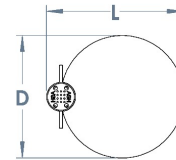

## Bradford Stainless Steel Litter Bin

Part of our Bradford range, the stainless steel litter bin's main body comes in grade 304 or 316 stainless steel for more aggressive environments such as industrial or coastal areas. It's massively popular in densely populated areas such as outdoor shops and shopping centres. It comes with a brushed satin finish, 90 Litre galvanised liner, and an anti-tamper security lock for added protection and peace of mind.

L: 650mm x D: 500mm x H: 1310mm x Capacity: 90L