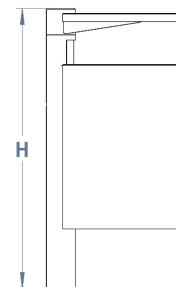

## Bradford Stainless Steel Litter Bin

Part of our Bradford range, the stainless steel litter bin's main body comes in grade 304 or 316 stainless steel for more aggressive environments such as industrial or coastal areas. It's massively popular in densely populated areas such as outdoor shops and shopping centres. It comes with a brushed satin finish, 90 Litre galvanised liner, and an anti-tamper security lock for added protection and peace of mind.

It also features a pivoting lid allowing the easy removal of the liner, and a keyless integrated ashtray with easy empty tray built into the post, making it a highly sought-after solution to your outdoor litter disposal problems.

L: 650mm x D: 500mm x H: 1310mm x Capacity: 90L