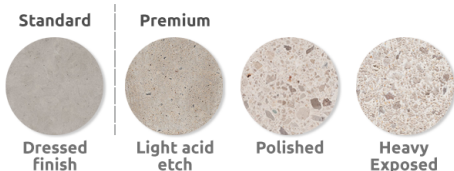

Harbour Cube

The Harbour Cube is a cube-shaped bench that can be used as a bollard. Manufactured from standard precast concrete with an acid etch finish, for a solid, functional piece of street furniture that is suitable for any outdoor environment, and one that can also be used as a bollard, then the Harbour Cube is an excellent option.

Please note that all concrete products are sealed prior to dispatch.

Colours available: Light Grey. Buff. White. Black.

Finishes available: Light Exposed Aggregate. Fully Polished. Polished Top.

Design: Flush to floor, or Shadow Gap.Â

Concrete colours
 Available in the options below;
 for further details on our **concrete colours**
 visit our **materiality page >>**

Fixtures
 This product can be customised with a range of optional
 fixtures. If you have any further bespoke requirements
get in touch, our sales team will be happy to help.