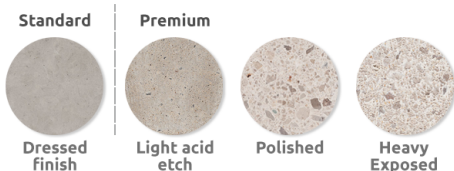

Ellis Bench

The Ellis Bench is an integral and popular part of our street furniture portfolio and helps to create an attractive outdoor space – ideally suited to a variety of outdoor public spaces. The Ellis Bench is manufactured from standard precast concrete with an acid etch finish. It offers the simplicity, durability and flexibility that you want from your street seating then this bench ticks all the boxes.

For a solid, functional bench that is suitable for any outdoor environment, the Ellis Bench is an excellent option. Please note that all concrete products are sealed prior to dispatch.

Colours available: Light Grey. Buff. White. Black.

Finishes available: Light Exposed Aggregate. Fully Polished. Polished Top.
L: 2000mm x D: 500mm x H: 500mm x Weight: 480kg

**TECHNICAL
DRAWINGS
AVAILABLE ON
REQUEST**

**PLEASE CONTACT
OUR SALES TEAM**

Materials, Finishes & Options

Concrete
Available in the options below;
for further details on our **Concrete**
visit our **materiality page >>**

Concrete colours
Available in the options below;
for further details on our **concrete colours**
visit our **materiality page >>**