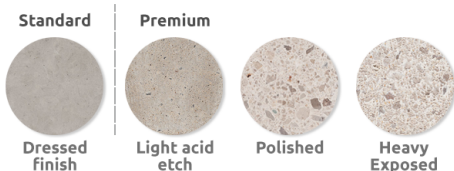

## Ellis Bench

The Ellis Bench is an integral and popular part of our street furniture portfolio and helps to create an attractive outdoor space – ideally suited to a variety of outdoor public spaces. The Ellis Bench is manufactured from standard precast concrete with an acid etch finish. It offers the simplicity, durability and flexibility that you want from your street seating then this bench ticks all the boxes.

For a solid, functional bench that is suitable for any outdoor environment, the Ellis Bench is an excellent option. Please note that all concrete products are sealed prior to dispatch.

Colours available: Light Grey. Buff. White. Black.

Finishes available: Light Exposed Aggregate. Fully Polished. Polished Top.  
L: 2000mm x D: 500mm x H: 500mm x Weight: 480kg

**TECHNICAL  
DRAWINGS  
AVAILABLE ON  
REQUEST**

**PLEASE CONTACT  
OUR SALES TEAM**

## Materials, Finishes & Options

**Concrete**  
Available in the options below;  
for further details on our **Concrete**  
visit our **materiality page >>**

**Concrete colours**  
Available in the options below;  
for further details on our **concrete colours**  
visit our **materiality page >>**