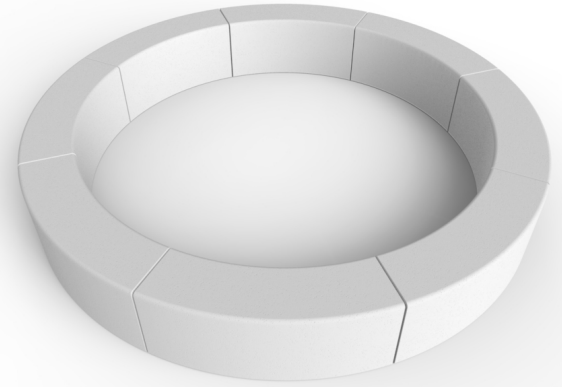

Roosevelt Planter

The Roosevelt Planter teams up brilliantly with the bench of the same name and is manufactured from standard grey precast concrete with an acid etch finish. Comprising of 8 units, this contemporary, attractive planter will add a vibrant touch to possibly an otherwise dull or unsightly area, or freshen up an existing outdoor space.

All concrete products are sealed prior to dispatch.

Colours available: Light Grey. Buff. White. Black.

Finishes available: Light Exposed Aggregate. Fully Polished. Polished Top.

L: 1168mm x D: 300mm x H: 450mm x Dia : 3000mm x Weight: 288kg