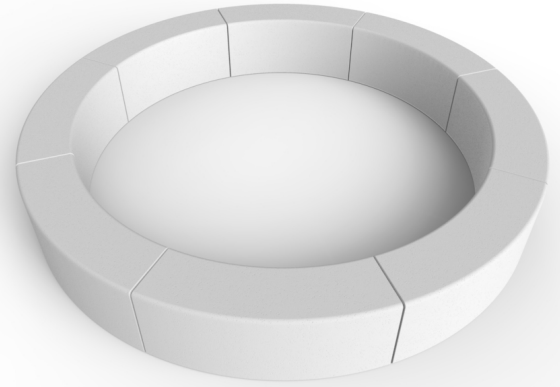

## Roosevelt Planter

The Roosevelt Planter teams up brilliantly with the bench of the same name and is manufactured from standard grey precast concrete with an acid etch finish. Comprising of 8 units, this contemporary, attractive planter will add a vibrant touch to possibly an otherwise dull or unsightly area, or freshen up an existing outdoor space.

All concrete products are sealed prior to dispatch.

Colours available: Light Grey. Buff. White. Black.

Finishes available: Light Exposed Aggregate. Fully Polished. Polished Top.

L: 1168mm x D: 300mm x H: 450mm x Dia : 3000mm x Weight: 288kg