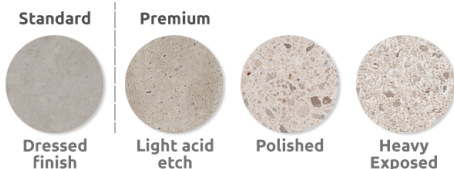

Lifford Bench

Cylindrically shaped and a product that can be used as a bollard as well as a bench, the Lifford Bench is a flexible piece of street furniture that looks great in any outdoor environment. Available in various sizes, this cube is manufactured from standard precast concrete with an acid etch finish.

For a solid, functional, durable multi-purpose piece of street furniture that is suitable for any outdoor environment, the Lifford Cube is an excellent option. Please note that all concrete products are sealed prior to dispatch.

Finishes available: Light Exposed Aggregate. Fully Polished. Polished Top.
 Dia: 600mm x H: 500mm x Weight: 330kg

**TECHNICAL
 DRAWINGS
 AVAILABLE ON
 REQUEST**

**PLEASE CONTACT
 OUR SALES TEAM**

Materials, Finishes & Options

Concrete
 Available in the options below;
 for further details on our **Concrete**
 visit our **materiality page >>**

Concrete colours
 Available in the options below;
 for further details on our **concrete colours**
 visit our **materiality page >>**