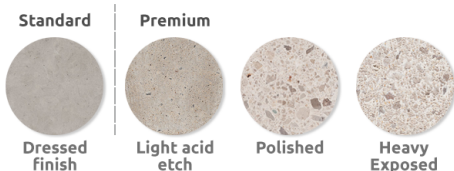

For a solid, functional, durable multi-purpose piece of street furniture that is suitable for any outdoor environment, the Lifford Cube is an excellent option. Please note that all concrete products are sealed prior to dispatch.

Finishes available: Light Exposed Aggregate. Fully Polished. Polished Top.
Dia: 600mm x H: 500mm x Weight: 330kg

**TECHNICAL
DRAWINGS
AVAILABLE ON
REQUEST**

**PLEASE CONTACT
OUR SALES TEAM**

Materials, Finishes & Options

Concrete
Available in the options below;
for further details on our **Concrete**
visit our **materiality page >>**

Concrete colours
Available in the options below;
for further details on our **concrete colours**
visit our **materiality page >>**