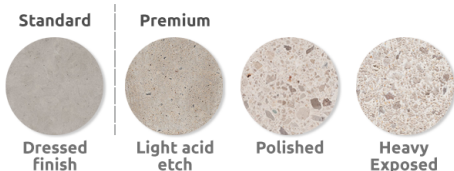

For a solid, functional, durable multi-purpose piece of street furniture that is suitable for any outdoor environment, the Lifford Cube is an excellent option. Please note that all concrete products are sealed prior to dispatch.

Finishes available: Light Exposed Aggregate. Fully Polished. Polished Top.  
Dia: 600mm x H: 500mm x Weight: 330kg

**TECHNICAL  
DRAWINGS  
AVAILABLE ON  
REQUEST**

**PLEASE CONTACT  
OUR SALES TEAM**

## Materials, Finishes & Options

**Concrete**  
Available in the options below;  
for further details on our **Concrete**  
visit our **materiality page >>**

**Concrete colours**  
Available in the options below;  
for further details on our **concrete colours**  
visit our **materiality page >>**