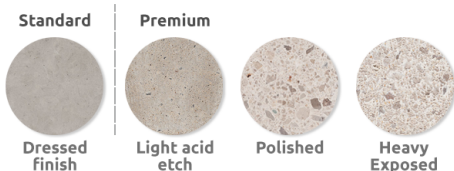

Severn Bench

The Severn Bench is a funky, 'Y' shaped bench. Manufactured from standard precast concrete with an acid etch finish, if it's simplicity, durability and flexibility that you are after from your street seating then the Severn Bench ticks all the boxes.

Colours available: Light Grey, Buff, White, Black.

Finishes available: Light Exposed Aggregate. Fully Polished. Polished Top.
 L: 2720mm x D: 1635mm x H: 450mm x Weight: 1700kg

**TECHNICAL
 DRAWINGS
 AVAILABLE ON
 REQUEST**

**PLEASE CONTACT
 OUR SALES TEAM**

Materials, Finishes & Options

Concrete
 Available in the options below;
 for further details on our **Concrete**
 visit our **materiality page >>**

Concrete colours
 Available in the options below;
 for further details on our **concrete colours**
 visit our **materiality page >>**