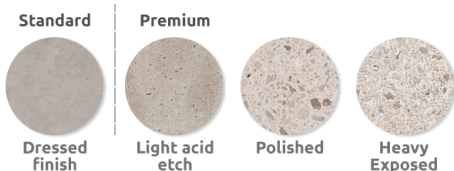

Colours available: Light Grey. Buff. White. Black.

Finishes available: Light Exposed Aggregate. Fully Polished. Polished Top.  
L: 1980mm x D: 1980mm x H: 450mm x Weight: 1300kg

**TECHNICAL  
DRAWINGS  
AVAILABLE ON  
REQUEST**

## Materials, Finishes & Options

**Concrete**  
Available in the options below;  
for further details on our **Concrete**  
visit our **materiality page >>**

**Concrete colours**  
Available in the options below;  
for further details on our **concrete colours**  
visit our **materiality page >>**