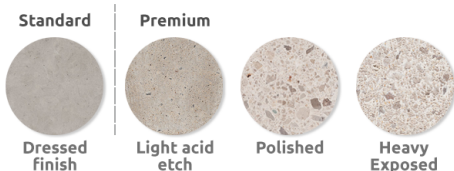

Colours available: Light Grey. Buff. White. Black.

Finishes available: Light Exposed Aggregate. Fully Polished. Polished Top.
L: 1980mm x D: 1980mm x H: 450mm x Weight: 1300kg

**TECHNICAL
DRAWINGS
AVAILABLE ON
REQUEST**

**PLEASE CONTACT
OUR SALES TEAM**

Materials, Finishes & Options

Concrete
Available in the options below;
for further details on our **Concrete**
visit our **materiality page >>**

Concrete colours
Available in the options below;
for further details on our **concrete colours**
visit our **materiality page >>**