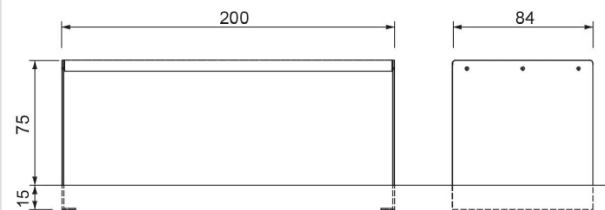

Team this with the Talus Bench and Talus Seat to give a fresh, coordinated look to any outdoor or street environment.

L: 2000mm x D: 840mm x H: 750mm