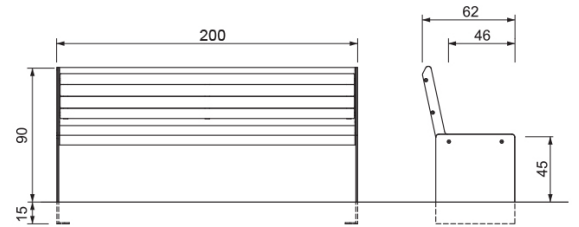

L: 2000mm x D: 620mm x H: 900mm

Materials, Finishes & Options

Steel
 Available in the options below;
 for further details on our **steel** visit our **materiality page >>**

Timber
 Available in the options below;
 for further details on our **timber** visit our **materiality page >>**