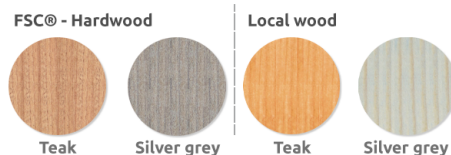

L: 2000mm x D: 620mm x H: 900mm

Materials, Finishes & Options

Steel
 Available in the options below;
 for further details on our **steel** visit our **materiality page >>**

Timber
 Available in the options below;
 for further details on our **timber** visit our **materiality page >>**