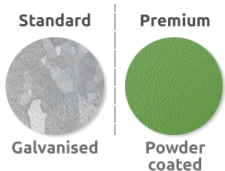

L: 2000mm x D: 620mm x H: 900mm

Materials, Finishes & Options

Steel
 Available in the options below;
 for further details on our **steel** visit our **materiality page >>**

Timber
 Available in the options below;
 for further details on our **timber** visit our **materiality page >>**