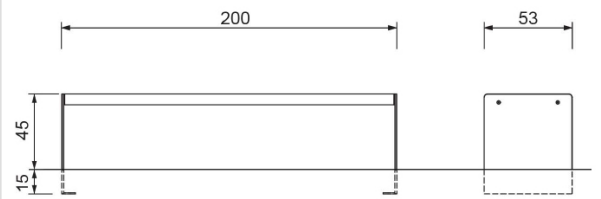

Gero Bench

Part of a range that also includes a seat and a table, the Gero Bench is a simple combination of steel and timber which is suited to and can be adapted to various public outdoor spaces.

Its practicality, functionality and durability make it ideal for high footfall and heavy use areas, so can often be seen in city and town centres, plus large schools, colleges and universities. In fact, anywhere where clients want quality, durable and stylish outdoor or street furniture.

L: 2000mm x D: 530mm x H: 450mm

Materials, Finishes & Options

Steel
 Available in the options below;
 for further details on our **steel** visit our **materiality page >>**

Timber
 Available in the options below;
 for further details on our **timber** visit our **materiality page >>**