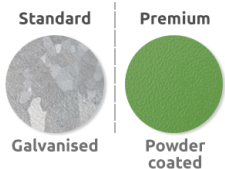

## Gero Bench

Part of a range that also includes a seat and a table, the Gero Bench is a simple combination of steel and timber which is suited to and can be adapted to various public outdoor spaces.

Its practicality, functionality and durability make it ideal for high footfall and heavy use areas, so can often be seen in city and town centres, plus large schools, colleges and universities. In fact, anywhere where clients want quality, durable and stylish outdoor or street furniture.

## Materials, Finishes & Options

**Steel**  
 Available in the options below;  
 for further details on our **steel** visit our **materiality page >>**

**Timber**  
 Available in the options below;  
 for further details on our **timber** visit our **materiality page >>**