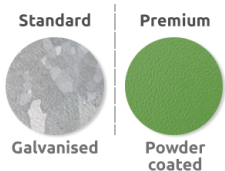

Gero Bench

Part of a range that also includes a seat and a table, the Gero Bench is a simple combination of steel and timber which is suited to and can be adapted to various public outdoor spaces.

Its practicality, functionality and durability make it ideal for high footfall and heavy use areas, so can often be seen in city and town centres, plus large schools, colleges and universities. In fact, anywhere where clients want quality, durable and stylish outdoor or street furniture.

L: 2000mm x D: 530mm x H: 450mm

Materials, Finishes & Options

Steel
 Available in the options below;
 for further details on our **steel** visit our **materiality page >>**

Timber
 Available in the options below;
 for further details on our **timber** visit our **materiality page >>**