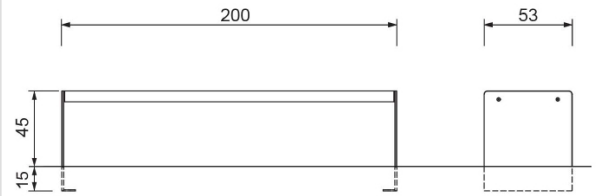

## Gero Bench

Part of a range that also includes a seat and a table, the Gero Bench is a simple combination of steel and timber which is suited to and can be adapted to various public outdoor spaces.

Its practicality, functionality and durability make it ideal for high footfall and heavy use areas, so can often be seen in city and town centres, plus large schools, colleges and universities. In fact, anywhere where clients want quality, durable and stylish outdoor or street furniture.

L: 2000mm x D: 530mm x H: 450mm