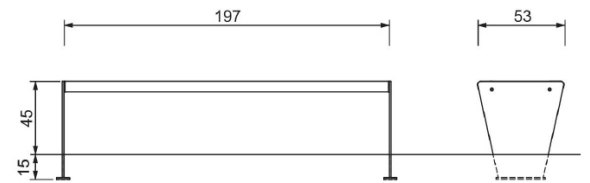

## Gena Bench

The Gena Bench is part of a three-piece Gena range, plus a popular part of a Modular range too, so it's available in a wide choice of finishes and styles in steel, timber or a combination of both. This bench is a simple, elegant combination of steel frame clad in either hardwood timber slats or steel grid design.

If you are looking for a practical seating solution for a variety of public outdoor spaces, the Gena is a popular choice with those looking for both strength and style.

L: 1970mm x D: 530mm x H: 450mm