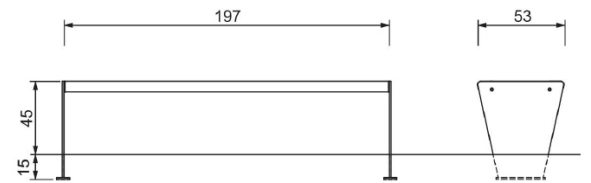

## Gena Bench

The Gena Bench is part of a three-piece Gena range, plus a popular part of a Modular range too, so it's available in a wide choice of finishes and styles in steel, timber or a combination of both. This bench is a simple, elegant combination of steel frame clad in either hardwood timber slats or steel grid design.

If you are looking for a practical seating solution for a variety of public outdoor spaces, the Gena is a popular choice with those looking for both strength and style.

L: 1970mm x D: 530mm x H: 450mm