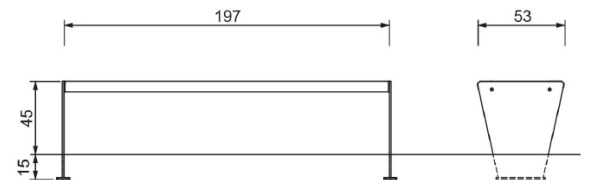

Gena Bench

The Gena Bench is part of a three-piece Gena range, plus a popular part of a Modular range too, so it's available in a wide choice of finishes and styles in steel, timber or a combination of both. This bench is a simple, elegant combination of steel frame clad in either hardwood timber slats or steel grid design.

If you are looking for a practical seating solution for a variety of public outdoor spaces, the Gena is a popular choice with those looking for both strength and style.

L: 1970mm x D: 530mm x H: 450mm

Materials, Finishes & Options