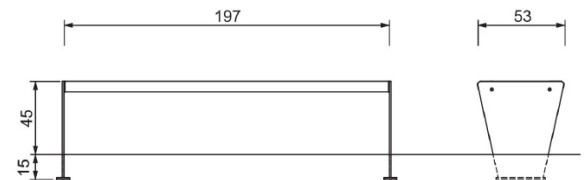

If you are looking for a practical seating solution for a variety of public outdoor spaces, the Gena is a popular choice with those looking for both strength and style.

L: 1970mm x D: 530mm x H: 450mm