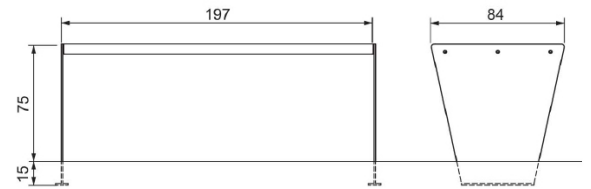

Gena Table

Available in a wide choice of finishes and styles in steel, timber or a combination, the Gena Table is part of a three-piece Gena range, plus a popular part of the Modular range. This table is a simple, elegant combination of steel frame clad in either hardwood timber slats or steel grid design. It's a really practical street furniture solution for a variety of public outdoor spaces.

If you are looking for a practical outdoor eat/meet/greet solution for a variety of public outdoor spaces, the Gena is a popular choice with those looking for both strength and style.

L: 1970mm x D: 840mm x H: 750mm