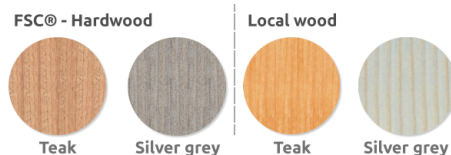

Gena Table

Available in a wide choice of finishes and styles in steel, timber or a combination, the Gena Table is part of a three-piece Gena range, plus a popular part of the Modular range. This table is a simple, elegant combination of steel frame clad in either hardwood timber slats or steel grid design. It's a really practical street furniture solution for a variety of public outdoor spaces.

Materials, Finishes & Options

Steel
 Available in the options below;
 for further details on our **steel** visit our **materiality page >>**

Timber
 Available in the options below;
 for further details on our **timber** visit our **materiality page >>**