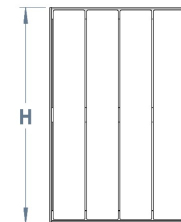

## Forma Planter

Classy and contemporary, but with durability too, the Forma Planter is manufactured from galvanised mild steel and clad in hardwood or softwood timbers to create a stylish, modern planter. Free standing, and manufactured from mild steel, hot dip galvanised - this will be a superb addition to any outdoor space.

The aim of the planter is to add a vibrant touch to perhaps a dull or unsightly area or really make a space fresh and exciting - make your outdoor space so much more attractive with a Forma Planter.

L: 480mm x D: 410mm x H: 750mm