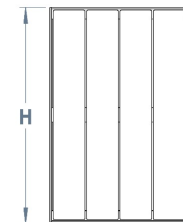

Forma Planter

Classy and contemporary, but with durability too, the Forma Planter is manufactured from galvanised mild steel and clad in hardwood or softwood timbers to create a stylish, modern planter. Free standing, and manufactured from mild steel, hot dip galvanised - this will be a superb addition to any outdoor space.

The aim of the planter is to add a vibrant touch to perhaps a dull or unsightly area or really make a space fresh and exciting - make your outdoor space so much more attractive with a Forma Planter.

L: 480mm x D: 410mm x H: 750mm