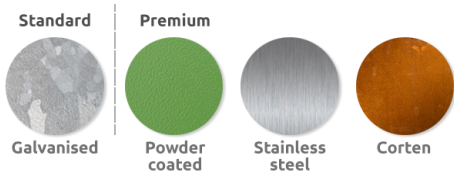

Forma Planter

Classy and contemporary, but with durability too, the Forma Planter is manufactured from galvanised mild steel and clad in hardwood or softwood timbers to create a stylish, modern planter. Free standing, and manufactured from mild steel, hot dip galvanised - this will be a superb addition to any outdoor space.

The aim of the planter is to add a vibrant touch to perhaps a dull or unsightly area or really make a space fresh and exciting - make your outdoor space so much more attractive with a Forma Planter.

L: 480mm x D: 410mm x H: 750mm

Materials, Finishes & Options

Steel
 Available in the options below;
 for further details on our **steel** visit our **materiality page >>**

Timber
 Available in the options below;
 for further details on our **timber** visit our **materiality page >>**