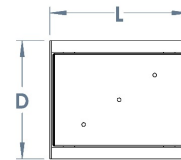

The aim of the planter is to add a vibrant touch to perhaps a dull or unsightly area or really make a space fresh and exciting - make your outdoor space so much more attractive with a Forma Planter.

L: 480mm x D: 410mm x H: 750mm