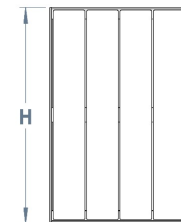

Forma Planter

Classy and contemporary, but with durability too, the Forma Planter is manufactured from galvanised mild steel and clad in hardwood or softwood timbers to create a stylish, modern planter. Free standing, and manufactured from mild steel, hot dip galvanised - this will be a superb addition to any outdoor space.

The aim of the planter is to add a vibrant touch to perhaps a dull or unsightly area or really make a space fresh and exciting - make your outdoor space so much more attractive with a Forma Planter.

L: 480mm x D: 410mm x H: 750mm