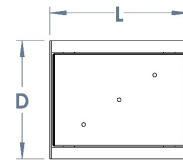

The aim of the planter is to add a vibrant touch to perhaps a dull or unsightly area or really make a space fresh and exciting - make your outdoor space so much more attractive with a Forma Planter.

L: 480mm x D: 410mm x H: 750mm