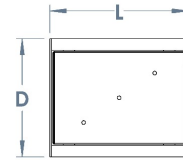

The aim of the planter is to add a vibrant touch to perhaps a dull or unsightly area or really make a space fresh and exciting - make your outdoor space so much more attractive with a Forma Planter.

L: 480mm x D: 410mm x H: 750mm