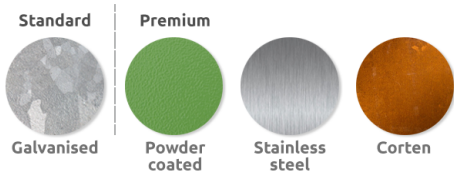

## Forma Planter

Classy and contemporary, but with durability too, the Forma Planter is manufactured from galvanised mild steel and clad in hardwood or softwood timbers to create a stylish, modern planter. Free standing, and manufactured from mild steel, hot dip galvanised - this will be a superb addition to any outdoor space.

The aim of the planter is to add a vibrant touch to perhaps a dull or unsightly area or really make a space fresh and exciting - make your outdoor space so much more attractive with a Forma Planter.

L: 480mm x D: 410mm x H: 750mm

## Materials, Finishes & Options

**Steel**  
 Available in the options below;  
 for further details on our **steel** visit our **materiality page >>**

**Timber**  
 Available in the options below;  
 for further details on our **timber** visit our **materiality page >>**