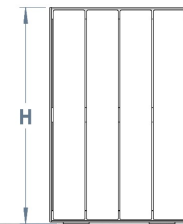

Forma Planter

Classy and contemporary, but with durability too, the Forma Planter is manufactured from galvanised mild steel and clad in hardwood or softwood timbers to create a stylish, modern planter. Free standing, and manufactured from mild steel, hot dip galvanised - this will be a superb addition to any outdoor space.

The aim of the planter is to add a vibrant touch to perhaps a dull or unsightly area or really make a space fresh and exciting - make your outdoor space so much more attractive with a Forma Planter.

L: 480mm x D: 410mm x H: 750mm