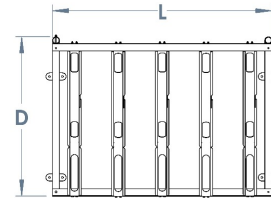

## Semi Vertical Cycle Rack

A superb space-saver, the Semi Vertical Cycle Rack is a simple space saving product ideal for high-density population areas such as stations, offices, shopping centres, car parks, universities and high streets - and can be used to help demonstrate compliance with BREEAM.

The racks are designed for a long tough life of heavy use, with minimum maintenance required and the bicycles can be secured with both front and rear wheels as well as a central locking loop. The Semi Vertical Cycle Rack is manufactured from mild steel and then hot dipped galvanised as standard, making it a flexible and extremely durable cycle storage solution.

L : 305mm x D: 1052mm x H : 1870mm