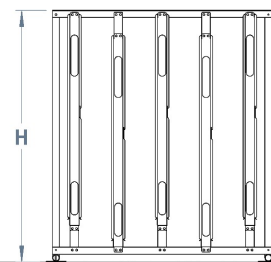

## Semi Vertical Cycle Rack

A superb space-saver, the Semi Vertical Cycle Rack is a simple space saving product ideal for high-density population areas such as stations, offices, shopping centres, car parks, universities and high streets - and can be used to help demonstrate compliance with BREEAM.

The racks are designed for a long tough life of heavy use, with minimum maintenance required and the bicycles can be secured with both front and rear wheels as well as a central locking loop. The Semi Vertical Cycle Rack is manufactured from mild steel and then hot dipped galvanised as standard, making it a flexible and extremely durable cycle storage solution.

L : 305mm x D: 1052mm x H : 1870mm