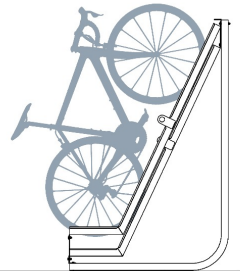

Semi Vertical Cycle Rack

A superb space-saver, the Semi Vertical Cycle Rack is a simple space saving product ideal for high-density population areas such as stations, offices, shopping centres, car parks, universities and high streets - and can be used to help demonstrate compliance with BREEAM.

The racks are designed for a long tough life of heavy use, with minimum maintenance required and the bicycles can be secured with both front and rear wheels as well as a central locking loop. The Semi Vertical Cycle Rack is manufactured from mild steel and then hot dipped galvanised as standard, making it a flexible and extremely durable cycle storage solution.

L : 305mm x D: 1052mm x H : 1870mm