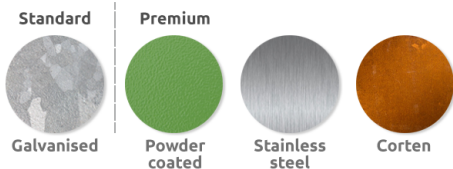

The Woking Seat is also available as a double sided bench.Â

Dimensions of the Double Bench:Â L: 3000mm x D: 1280mm x H: 894mm

L: 1750mm x D: 450mm x H: 800mm

Materials, Finishes & Options

Steel
 Available in the options below;
 for further details on our **steel** visit our **materiality page >>**