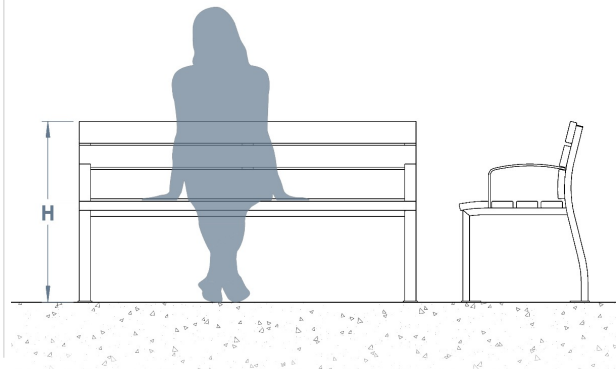

## Woking Seat

Ask yourself what you want from your outdoor seating: Weâ€™d guess that stylish, versatile and durable would be amongst your first answers. Thatâ€™s exactly what the Woking Seat is. Itâ€™s absolutely ideal for busy public spaces such as town centres, schools and colleges, and is also available in a double-sided version too.

With a frame that is galvanised and powder coated to any RAL colour of your choice, and timber slats in hardwood or softwood, this is a great addition to any area in which it is placed. It is also available with armrests, and with fixing bolts concealed within the legs for ground fixing, what you have here is a well-balanced, modern seat.

The Woking Seat is also available as a double sided bench.Â

Dimensions of the Double Bench:Â L: 3000mm x D: 1280mm x H: 894mm

L: 1750mm x D: 450mm x H: 800mm