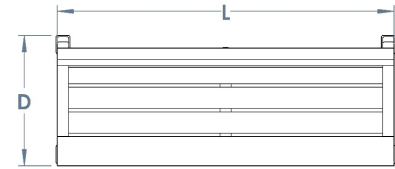

The Woking Seat is also available as a double sided bench.Â

Dimensions of the Double Bench:Â L: 3000mm x D: 1280mm x H: 894mm

L: 1750mm x D: 450mm x H: 800mm

Materials, Finishes & Options

Steel
 Available in the options below;
 for further details on our **steel** visit our **materiality page >>**