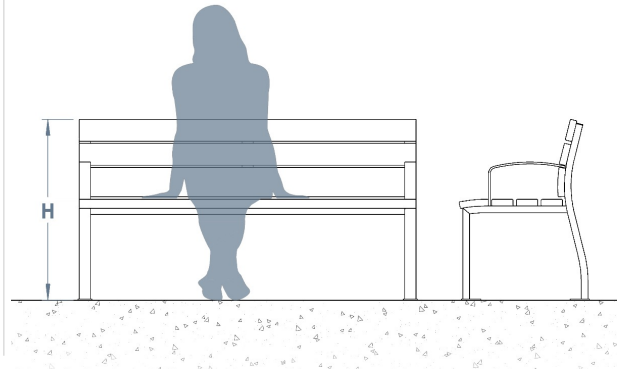

Woking Seat

Ask yourself what you want from your outdoor seating: Weâ€™d guess that stylish, versatile and durable would be amongst your first answers. Thatâ€™s exactly what the Woking Seat is. Itâ€™s absolutely ideal for busy public spaces such as town centres, schools and colleges, and is also available in a double-sided version too.

With a frame that is galvanised and powder coated to any RAL colour of your choice, and timber slats in hardwood or softwood, this is a great addition to any area in which it is placed. It is also available with armrests, and with fixing bolts concealed within the legs for ground fixing, what you have here is a well-balanced, modern seat.

The Woking Seat is also available as a double sided bench.Â

Dimensions of the Double Bench:Â L: 3000mm x D: 1280mm x H: 894mm

L: 1750mm x D: 450mm x H: 800mm

Materials, Finishes & Options

Steel
 Available in the options below;
 for further details on our **steel** visit our **materiality page >>**