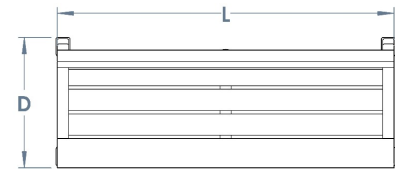

The Woking Seat is also available as a double sided bench.Â

Dimensions of the Double Bench:Â L: 3000mm x D: 1280mm x H: 894mm

L: 1750mm x D: 450mm x H: 800mm