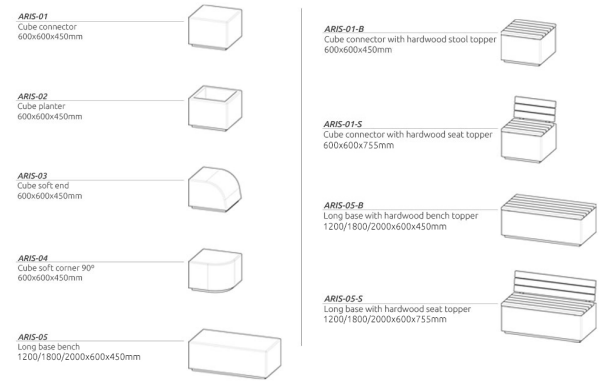

Aris

The Aris Modular Concrete collection is an exclusive range of unified concrete seating & planter elements that merge to form an infinite array of possibilities within urban furniture composition and arrangement.

The Modular shapes, in an array of size options, form the basis of this low maintenance and resilient alternative to traditional street furniture. Their weight and mass also allow their placement to be considered in terms of building & pedestrian protection.

A broad palette of colours and material finishes for the main concrete substrate add an additional layer of customisation, providing the ability to expertly match and complement the distinct context of each unique project setting.

Finally, a selection of timbers, fixtures and other accessories culminate in ensuring the Aris range offers landscape designers a flexible and expressive toolkit to reshape and re-purpose urban space for a variety of practical everyday uses.

The perfect blend of creative freedom and solid everyday function – See technical drawing for guide sizes