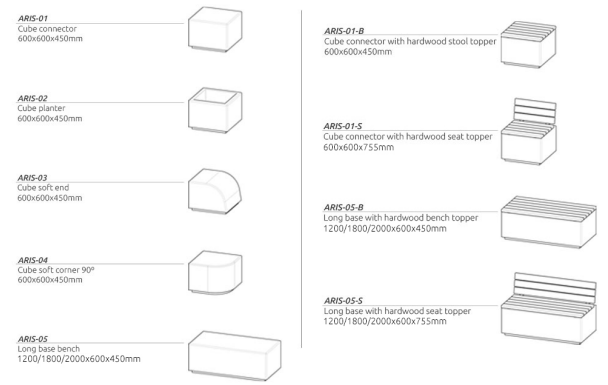

Aris

The Aris Modular Concrete collection is an exclusive range of unified concrete seating & planter elements that merge to form an infinite array of possibilities within urban furniture composition and arrangement.

The Modular shapes, in an array of size options, form the basis of this low maintenance and resilient alternative to traditional street furniture. Their weight and mass also allow their placement to be considered in terms of building & pedestrian protection.

A broad palette of colours and material finishes for the main concrete substrate add an additional layer of customisation, providing the ability to expertly match and complement the distinct context of each unique project setting.

Finally, a selection of timbers, fixtures and other accessories culminate in ensuring the Aris range offers landscape designers a flexible and expressive toolkit to reshape and re-purpose urban space for a variety of practical everyday uses.

The perfect blend of creative freedom and solid everyday function – See technical drawing for guide sizes