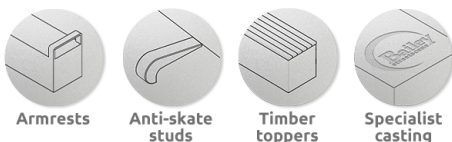

Materials, Finishes & Options

Fixtures
This product can be customised with a range of optional fixtures. If you have any further bespoke requirements **get in touch**, our sales team will be happy to help.