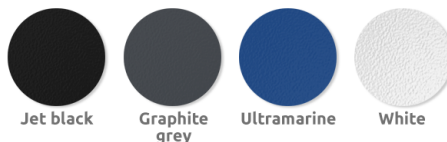

Planters bring nature and colour to urban environments as well as offering pedestrian segregation from the highway.

Requires minimal maintenance, available with removable liners and drainage holes, and powder coated in huge range of ral colours.

Colours

Available in a huge range of **RAL** colours.

Our most popular colours are;

Fixtures

This product can be customised with a range of optional fixtures. If you have any further bespoke requirements **get in touch**, our sales team will be happy to help.