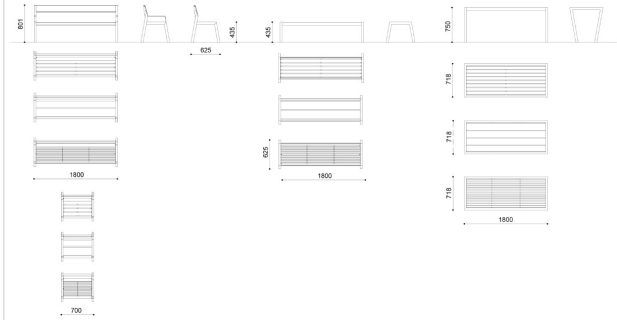

Casteo Picnic Set

Table consisting of two tubular steel supports and a top with folded steel sheet frame and hardwood or thermo-treated pine or WPC slats.

All metal parts are galvanised and coated with thermosetting polyester powder.

All fixings are in AISI304 stainless steel.

Prepared with holes for ground fixing through threaded bars (included).

L: 1800mm x W: 718mm x H: 750mm

Materials, Finishes & Options

Steel

Available in the options below;
 for further details on our **steel** visit our **materiality page >>**