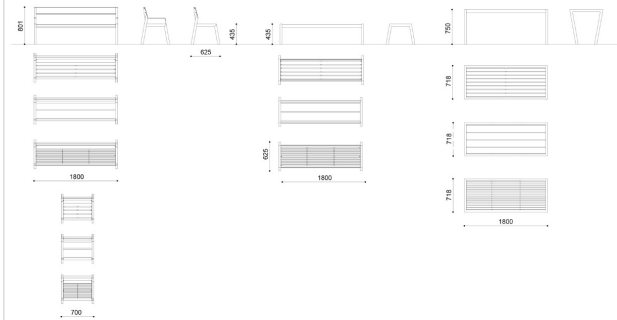

Casteo Picnic Set

Table consisting of two tubular steel supports and a top with folded steel sheet frame and hardwood or thermo-treated pine or WPC slats.

All metal parts are galvanised and coated with thermosetting polyester powder.

All fixings are in AISI304 stainless steel.

Prepared with holes for ground fixing through threaded bars (included).

L: 1800mm x W: 718mm x H: 750mm

Materials, Finishes & Options

Steel

Available in the options below;
 for further details on our **steel** visit our **materiality page >>**