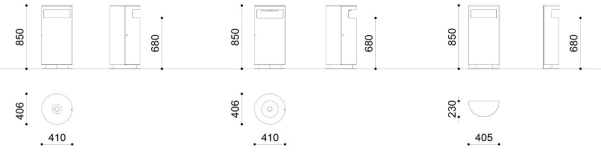

## Cima Litter Bin

Self-supporting circular litter bin. steel. The litter bin can be supplied with or without a stainless steel ashtray. Alternatively, a version with sandbox and central stainless steel disc for extinguishing cigarettes and internal storage drawer is available. A semi-circular wall-mounted version is also available. All metal parts are galvanised and coated with thermosetting polyester powder. All fixings are in AISI304 stainless steel. Prepared with holes for ground fixing through mechanical dowels (not included).

L: 410mm x W: 406mm x H: 850mm x Capacity: 75L