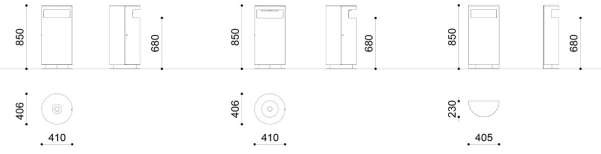

Cima Litter Bin

Self-supporting circular litter bin. steel. The litter bin can be supplied with or without a stainless steel ashtray. Alternatively, a version with sandbox and central stainless steel disc for extinguishing cigarettes and internal storage drawer is available. A semi-circular wall-mounted version is also available. All metal parts are galvanised and coated with thermosetting polyester powder. All fixings are in AISI304 stainless steel. Prepared with holes for ground fixing through mechanical dowels (not included).

L: 410mm x W: 406mm x H: 850mm x Capacity: 75L

Materials, Finishes & Options

Available in the options below;
for further details
visit our [materiality page](#) >>

Powder Coated Steel/Aluminium in a range of colours
Get in touch for more information