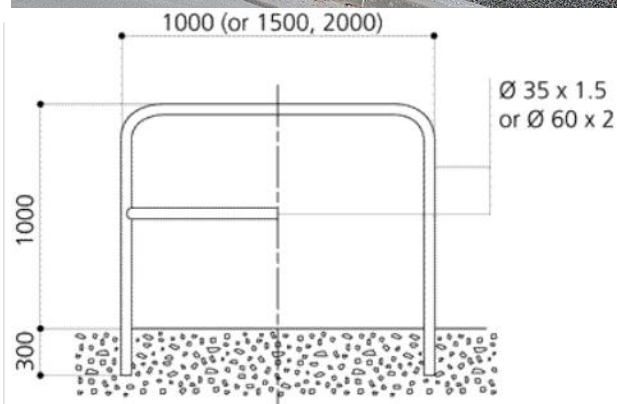

## Hoop Barrier

Available in 3 lengths and 2 tube diameters, the Hoop Barrier can be standard or reinforced, and comes with a galvanised finish or galvanised and painted in one of our RAL colours. Reinforced models have a horizontal bar at half height and you also have the flexibility of choosing from having base plates or ground sockets as optional extras.

L: 1000mm / 1500mm / 2000mm x Dia: 60mm / 38mm