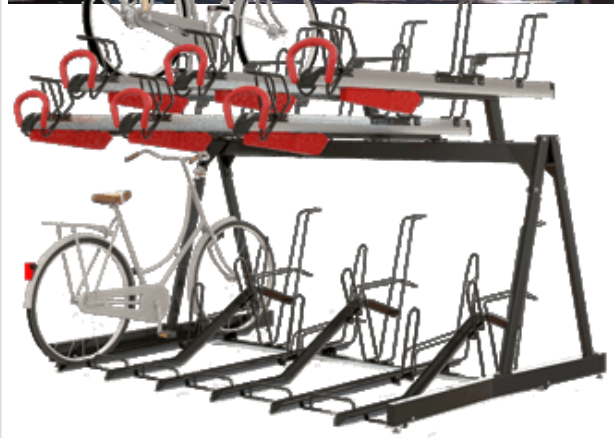

## Easylift Premium Cycle Rack

The highest selling two tier system in Europe!

Easylift Premium is a highly convenient gas-assisted two level bicycle parking system. The lifting system ensures that a bicycle can be parked on the top level effortlessly. The end of the light-weight aluminium upper track rests on the ground so that the bicycle can simply be wheeled onto it and hardly has to be lifted at all. The two levels mean that the parking capacity is doubled!

Versatile - Can be configured to meet the number of spaces you require

Compliant - Gas assisted system that requires little effort from the cyclist

Secure - Secure at the front and/or rear of the bicycle with chain or D-lock

Easy to use - Designed to be easy to use and operate

Standard sizes starting from L: 1025mm x D: 1900mm x H: 1700mm