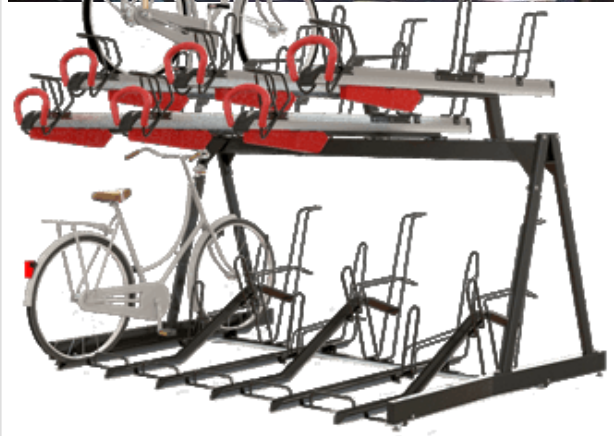

Easylift Premium Cycle Rack

The highest selling two tier system in Europe!

Easylift Premium is a highly convenient gas-assisted two level bicycle parking system. The lifting system ensures that a bicycle can be parked on the top level effortlessly. The end of the light-weight aluminium upper track rests on the ground so that the bicycle can simply be wheeled onto it and hardly has to be lifted at all. The two levels mean that the parking capacity is doubled!

Versatile - Can be configured to meet the number of spaces you require

Compliant - Gas assisted system that requires little effort from the cyclist

Secure - Secure at the front and/or rear of the bicycle with chain or D-lock

Easy to use - Designed to be easy to use and operate

Standard sizes starting from L: 1025mm x D: 1900mm x H: 1700mm

Materials, Finishes & Options

Steel
Available in the options below;
for further details on our **steel** visit our **materiality** page >>